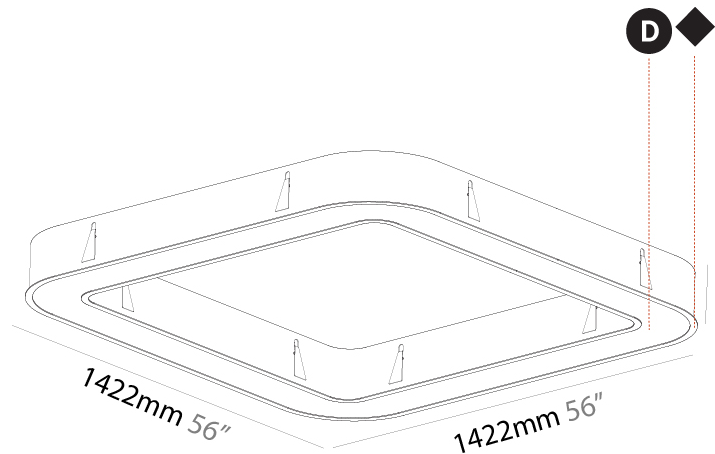

GENERAL

Series: Glorious
Subseries: Glorious Quantum
Brand: Prolicht
Division: Architectural
Mounting Type: Recessed
Mounting Location: Ceiling
Subcategory: Ambient

PHYSICAL

Shape: Square
Length (mm): 1422
Length (in): 56
Width (mm): 1422
Width (in): 56
Height (mm): 150
Height (in): 5 7/8
Min. Recessing Depth (mm): 160
Min. Recessing Depth (in): 6 5/16
Light Distribution: Direct
Weight (kg): 21.113
Weight (lbs): 46.45
Diffuser: PMMA - Opal or Micro-Prism
Fixture Finish: SSR / BKV / CWI / CRY / HAB / LAG / UFT / ITA / RUA / RUR / MIC / FTG / MYG / TWT / LOD / PUS / FRO / FUP / KIA / POP / BLS / SPG / MEY / GOH / GUM / CHC / COM / ABZ / JAG / OBR / MOS / ROR
Fixture Material: Aluminum

ELECTRICAL

Lamp Type: LED (Zhaga Standard)
Input Wattage (W): 80
Total Output Wattage (W): 64 / 51.2 (3500K)
Dimming: Non-Dimming / Phase Dimming (120Vac only) / 0-10V Dimming
Driver Included: Yes
Driver Location: Integrated
Driver Type: Constant Current - 120 / 277Vac
Driver Class: Class 2
Input Voltage (V): 120 - 277
Constant Current (MA): 350 / 800 (3500K)

LED

Color Temperature (°K): 3000 / 3500 / 4000
Max. Delivered Lumen (lm): 7380 / 7644 / 7800
CRI: >80 CRI
Efficiency (%): 65
Lamp Life (hrs): 50000

OPTICAL

RATINGS AND CERTIFICATIONS

Certified By: Certified for North American Standards
IP rating: IP20